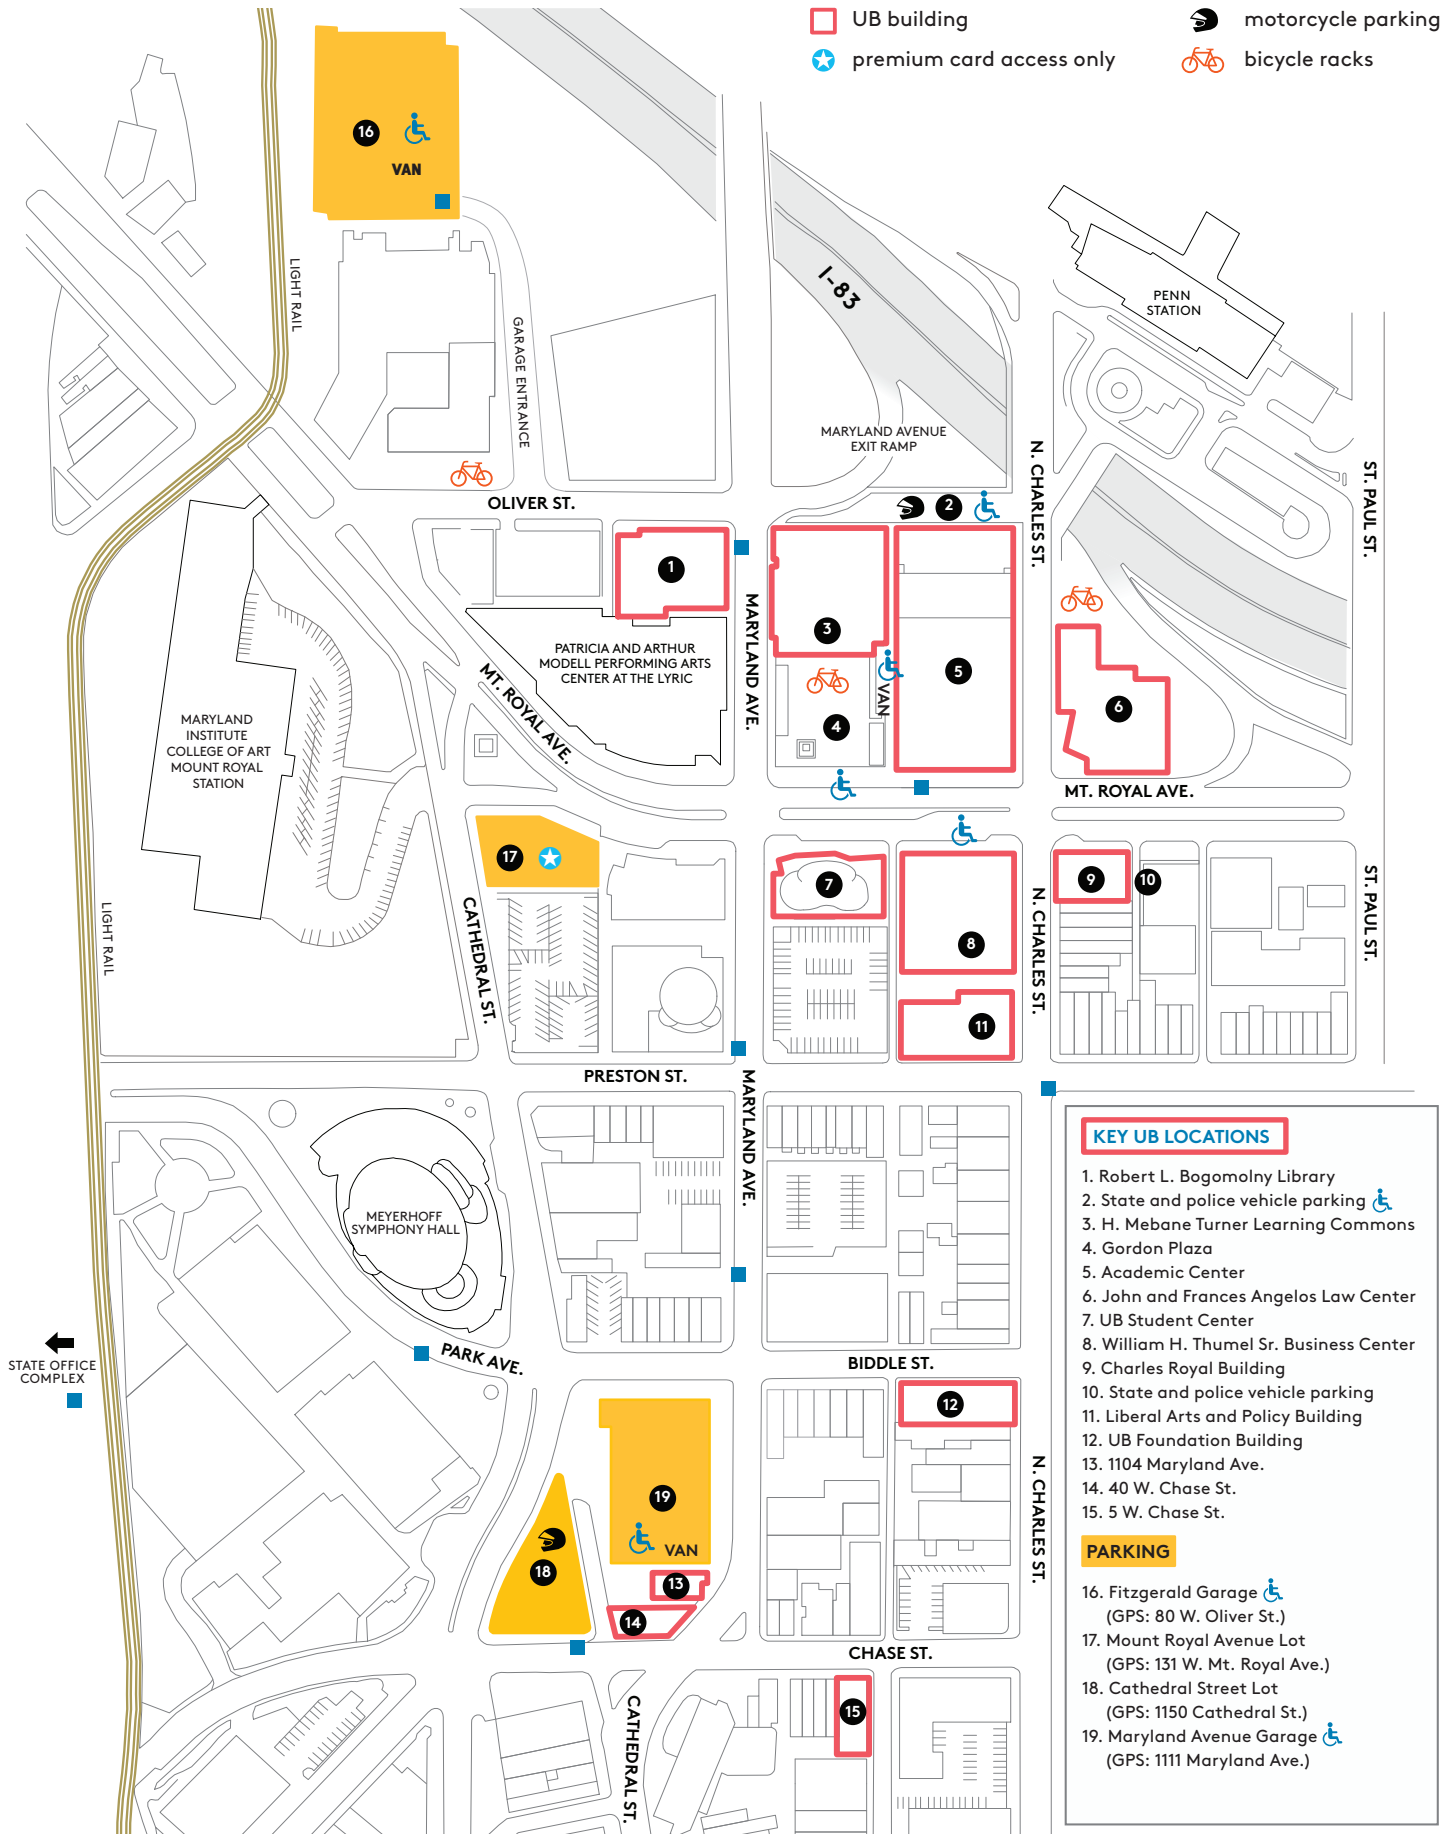

UB CAMPUS MAP

- parking
- shuttle stop*
- UB building
- ★ premium card access only
- disabled parking
- VAN disabled van accessible
- motorcycle parking
- bicycle racks

KEY UB LOCATIONS

1. Robert L. Bogomolny Library
2. State and police vehicle parking
3. H. Mebane Turner Learning Commons
4. Gordon Plaza
5. Academic Center
6. John and Frances Angelos Law Center
7. UB Student Center
8. William H. Thumel Sr. Business Center
9. Charles Royal Building
10. State and police vehicle parking
11. Liberal Arts and Policy Building
12. UB Foundation Building
13. 1104 Maryland Ave.
14. 40 W. Chase St.
15. 5 W. Chase St.

PARKING

16. Fitzgerald Garage
(GPS: 80 W. Oliver St.)
17. Mount Royal Avenue Lot
(GPS: 131 W. Mt. Royal Ave.)
18. Cathedral Street Lot
(GPS: 1150 Cathedral St.)
19. Maryland Avenue Garage
(GPS: 1111 Maryland Ave.)